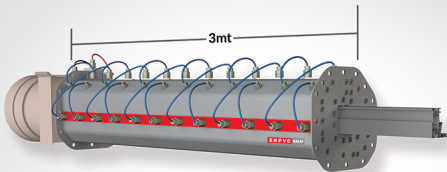

## CALIBRE AND COOLING ARE INTEGRATED

- ⚙️ **3mt 2 Pieces Monobloc** Body
- ⚙️ Mould change in **15 Minutes**
- ⚙️ Manufactured **100%** of Aluminium
- ⚙️ **Low Cost**
- ⚙️ **No Maintenance** Required
- ⚙️ **Faster Manufacturing**
- ⚙️ **30 Years Warranty**